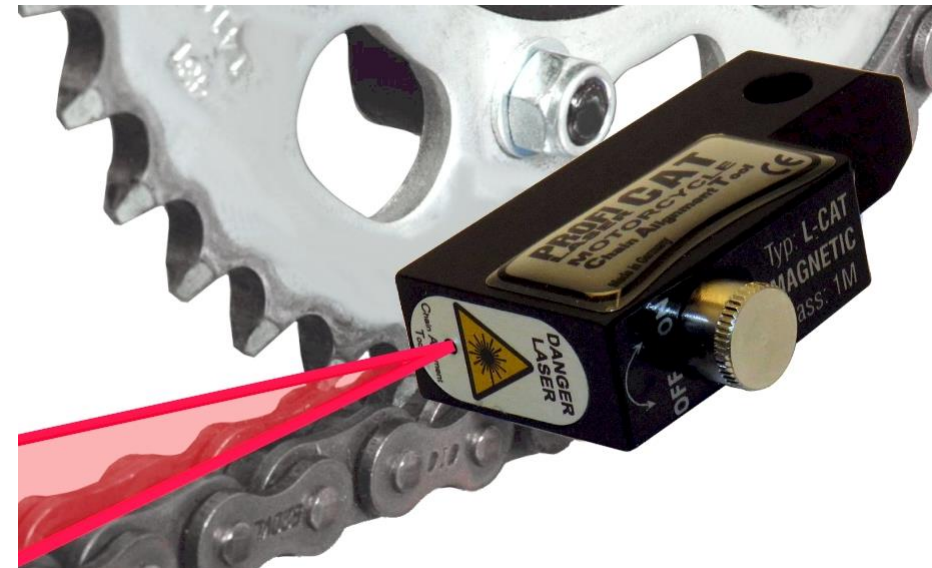

Product data: CAT-Line-Magnet - Chain Alignment Tool -

chain alignment tester is now also available with magnet.

With steel sprockets, the L-CAT line laser with magnet shines permanently over the entire chain during the chain alignment fine adjustment.

With the help of the magnet, you have both hands free for the adjustment work.

Description: **CAT-Line-Magnet - Line Laser Chain Alignment Tool** with magnet-

www.profi-products.de

Information for distributors:		Scope of delivery:	Tolerances:	Manufacturer / Contact:
Item No.:	CAT-Line-Magnet	1x Line Laser Chain Alignment Tester magnetic, with integrated alkaline button cells (3x AG5 in insulating cover)	Line laser type: class 2M class 1 (Japan)	PROFI PRODUCTS, Floersheimer Ring 6, D-67705 Trippstadt, Germany Phone: +49 6306 7017-0 / Fax: 7017-17 E-Mail: info@profi-products.de
EAN:	4027168400394	1x Foil pocket	Measuring tolerance: < 0,05%	
Weight per piece:	0,070 kg	4 Belt marker	Chain-alignment-tool: For chain - and belt - alignment	
L X W x H: (blister)	150 x 100 x 20 mm	1x Plastic free packaging and storage box		
Package:	12			
OEM:	Profi Products, DE			
Custom tariff No.:	90318020			Contact: Distribution: Mrs. Henrich Technical information: Mr. Reiner Bayer
Price inkl. VAT. :	69,95 Euro			
Purchase price:	(see price list)			